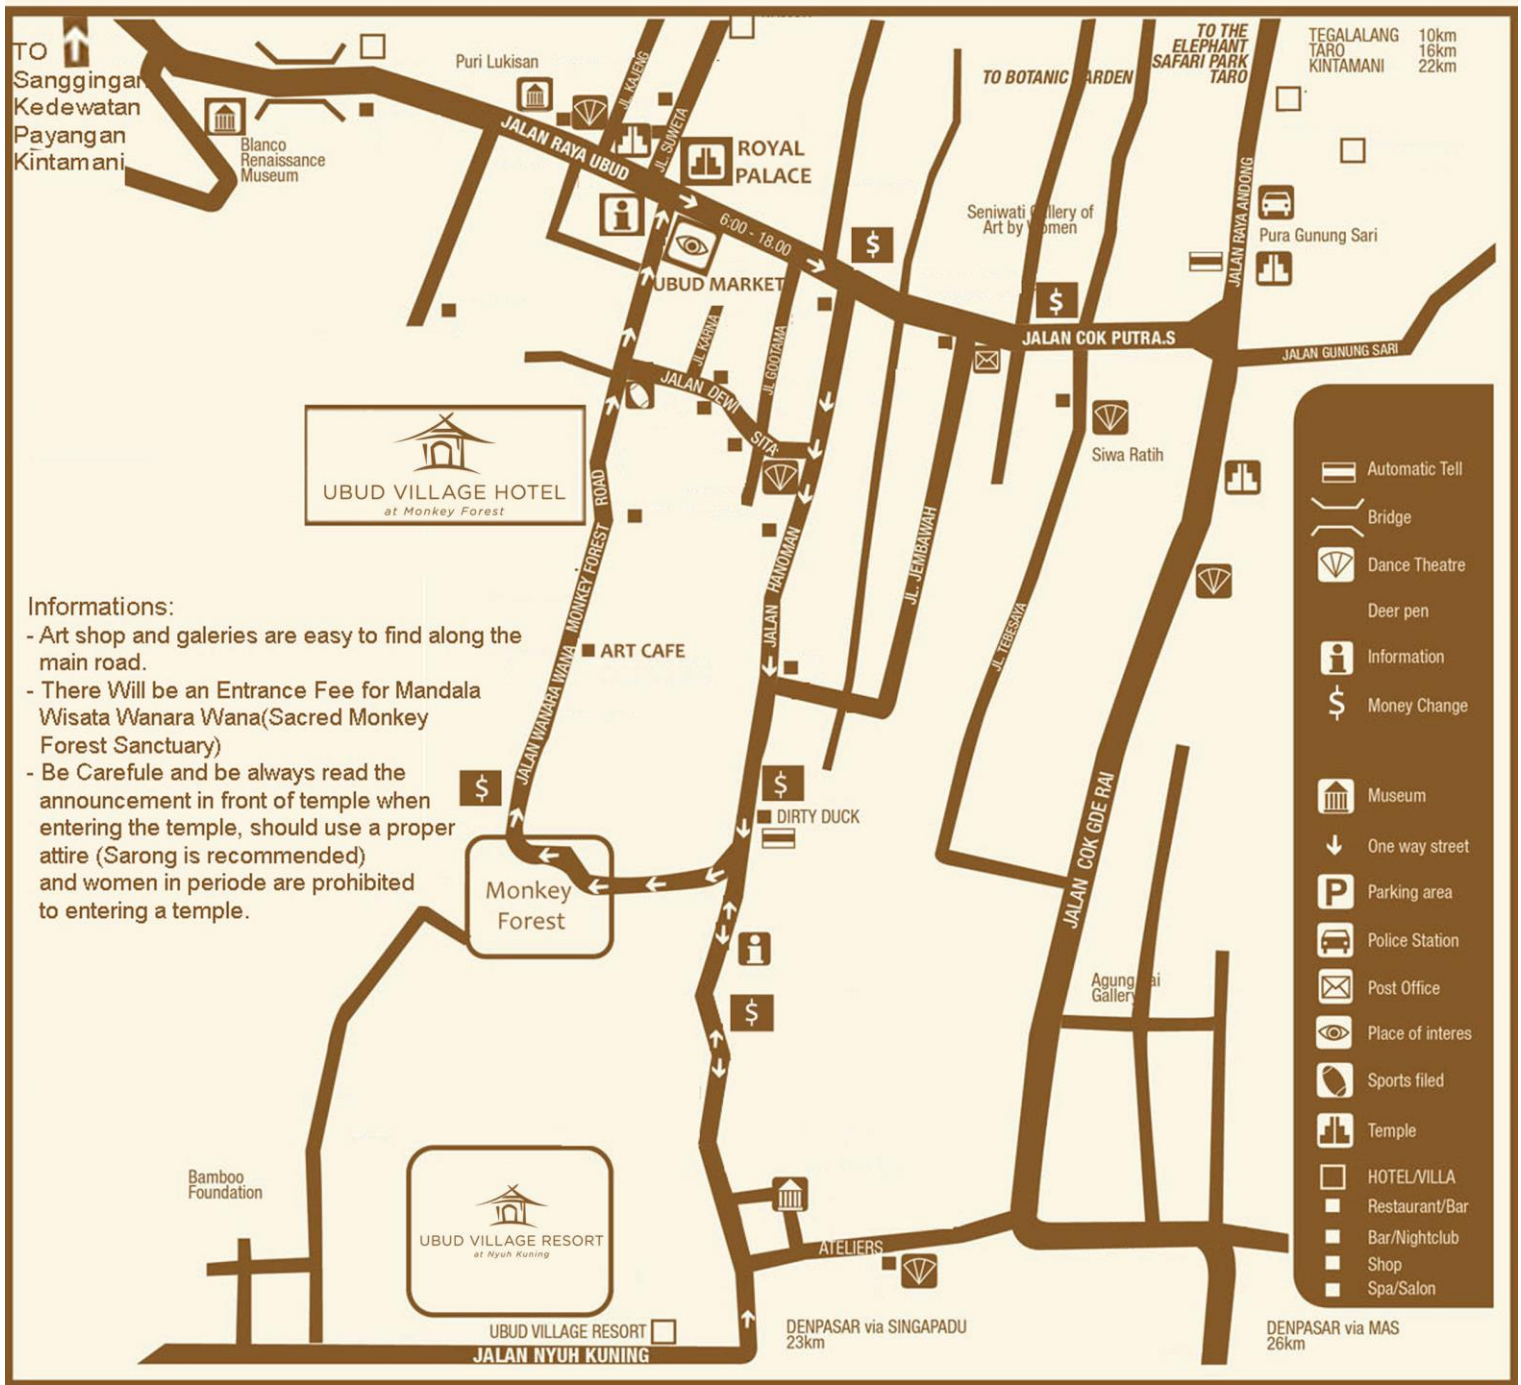

**UBUD VILLAGE RESORT**  
at Nyuh Kuning

**SHUTTLE SERVICE SCHEDULE**

Meeting Point Depart to Ubud Center : at Lobby Ubud Village Resort

Meeting Point Return to Ubud Village Resort : at Ubud Village Restaurant at Monkey Forest St.

from Ubud Village Resort & Spa to Ubud Center:

09.30 - 11.30 - 14.30 - 15.30 - 16.30 - 17.30

Return back to The Ubud Village Resort & Spa :

09.45 - 11.45 - 14.45 - 15.45 - 16.45 - 17.45